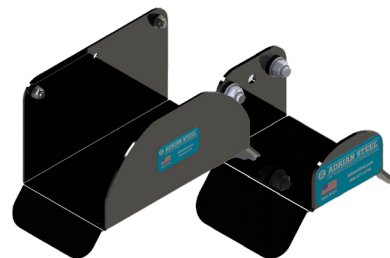

5' to 6' Bed = ELE-5TRK

6' to 8' Bed = ELE-6TRK

8'+ Bed = ELE-8TRK

Maverick = ELE-4TRK

Case Holder

Snap-In Bin

Ladder Hook

Hose Holder

Spool Holder

FOR MORE INFORMATION,
SCAN THIS QR CODE

Maverick = ELE-4TRK

PROTECT YOUR VALUABLE ELECTRICAL CARGO

PROFESSIONAL GRADE
**ELECTRICAL
SOLUTIONS**

CASE STORAGE

For Grab-and-Go Storage of Cases

- // Cases come in large and small options for holding a variety of items of all sizes
- // Available in 1, 2, 3, 4, 5, and 6 holder options

CH-1514DBL

SNAP-IN BINS

Keep Track of and Protect Smaller Items

- // Provides a place to store loose and/or smaller items that may not fit well elsewhere
- // Bins come in multiple shapes, layouts, and sizes to suit your needs

SBIN060614

HOSE/CORD ORGANIZERS

Free Up Valuable Floor Space & protect the longevity of your equipment

- // Designed to support up to 100 lbs. of oversized hoses/cords
- // Curved surface conforms to the hose which helps prevent hose deformation and extends hose service life