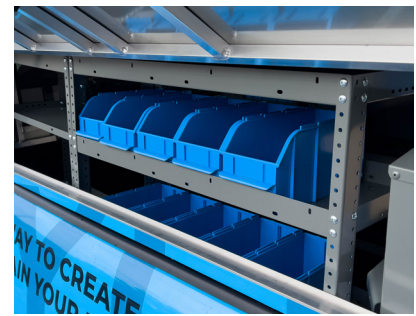

Maverick = ELE-4TRK

PROTECT YOUR VALUABLE ELECTRICAL CARGO

PROFESSIONAL GRADE
**ELECTRICAL
SOLUTIONS**

CASE STORAGE

For Grab-and-Go Storage of Cases

- // Cases come in large and small options for holding a variety of items of all sizes
- // Available in 1, 2, 3, 4, 5, and 6 holder options

SNAP-IN BINS

Keep Track of and Protect Smaller Items

- // Provides a place to store loose and/or smaller items that may not fit well elsewhere
- // Bins come in multiple shapes, layouts, and sizes to suit your needs

HOSE/CORD ORGANIZERS

Free Up Valuable Floor Space & protect the longevity of your equipment

- // Designed to support up to 100 lbs. of oversized hoses/cords
- // Curved surface conforms to the hose which helps prevent hose deformation and extends hose service life

SPOOL STORAGE

Keep Spools Neat and Organized

- // Spools are up off the ground and won't roll around and/or unspool
- // Available in various configurations for your spools of cable and wire

LADDER HOOK

Keep Your Ladder Off the Floor

- // Available in two different sizes to accommodate different sizes of ladders
- // Can be mounted in various locations within the vehicle

GRAB 'N GO ACCESS DESIGNED FOR WHAT YOU CARRY

800.677.2726 | AdrianSteel.com